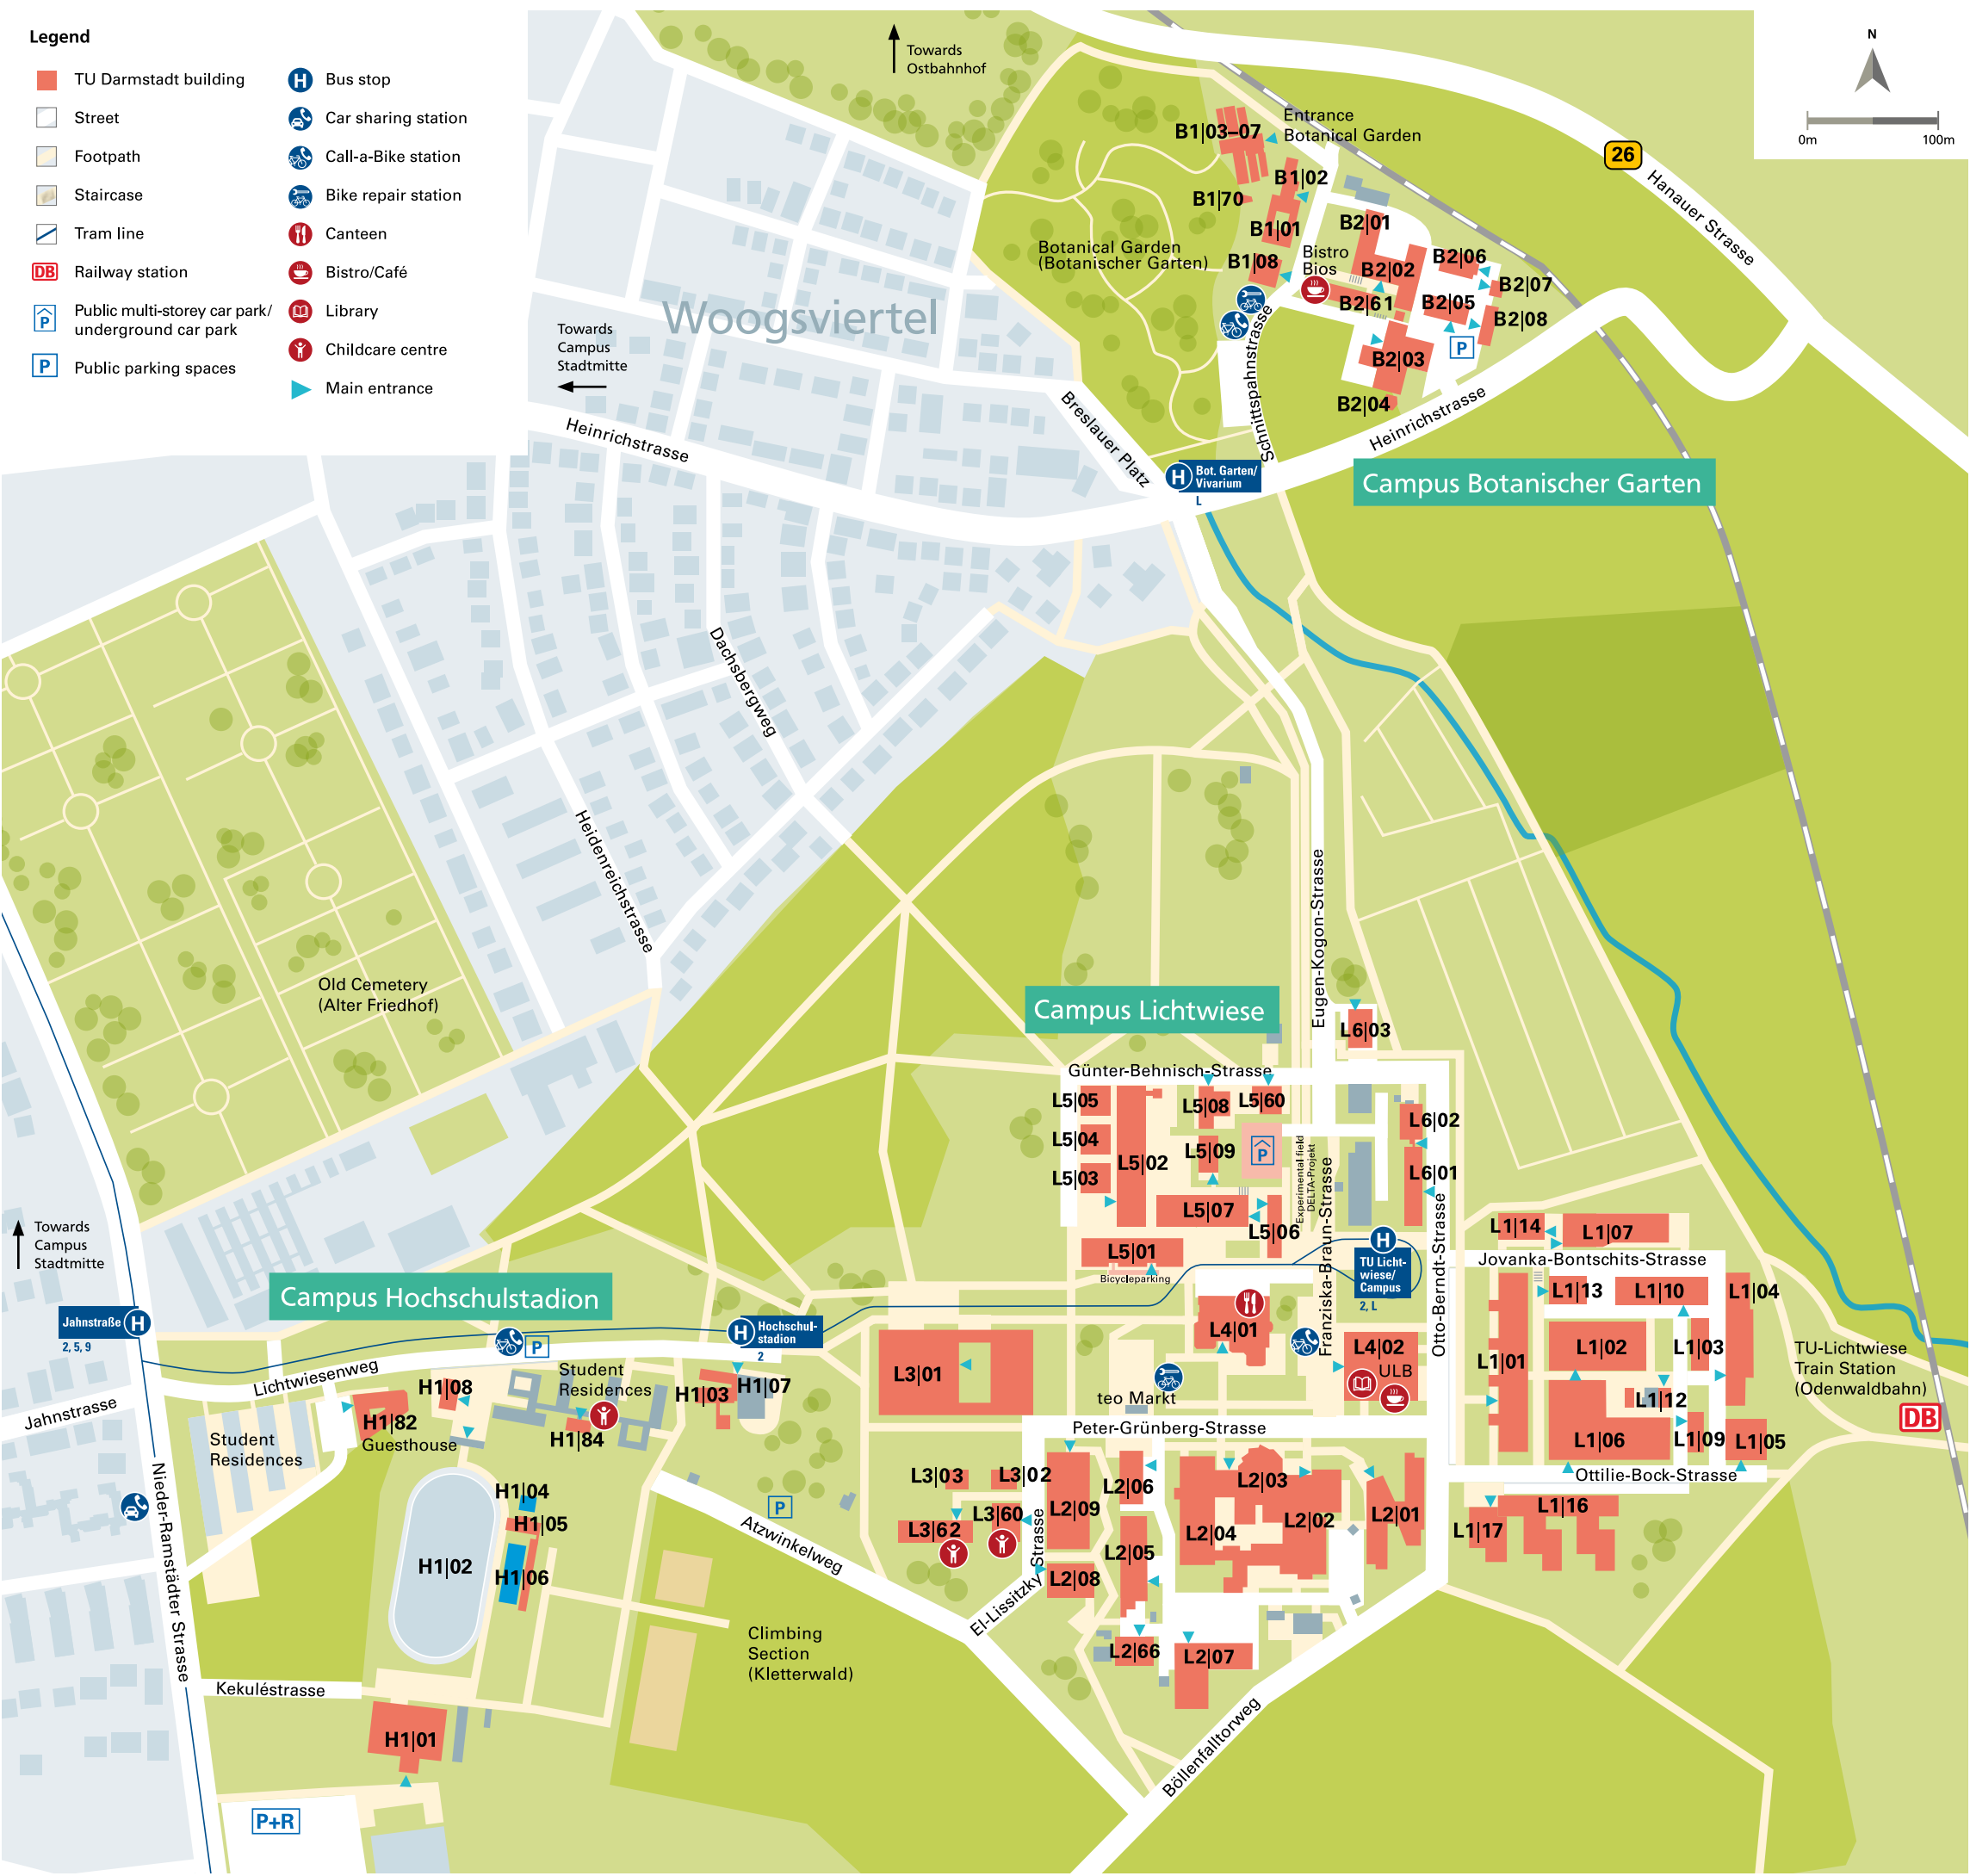

Legend

- TU Darmstadt building
- Street
- Footpath
- Staircase
- Tram line
- Railway station
- Public multi-storey car park/ underground car park
- Public parking spaces
- Bus stop
- Car sharing station
- Call-a-Bike station
- Bike repair station
- Canteen
- Bistro/Café
- Library
- Childcare centre
- Main entrance

Woogsviertel

Campus Botanischer Garten

Campus Lichtwiese

Campus Hochschulstadion

Towards Campus Stadtmittel
Jahnstraße 2, 5, 9

Towards Ostbahnhof

Towards Campus Stadtmittel

Towards Campus Stadtmittel
Jahnstraße
Nieder-Ramstädter Strasse

26

Hanauer Strasse

Heinrichstrasse

Breslauer Platz

Schmittspahnstrasse

Eugen-Kogon-Strasse

Günter-Behnisch-Strasse

Jovanka-Bontschits-Strasse

Peter-Grünberg-Strasse

Ottilie-Bock-Strasse

Kekuléstrasse

Atzwinkelweg

El-Lissitzky-Strasse

Böllenfaltorweg

TU-Lichtwiese Train Station (Odenwaldbahn)

Student Residences

Student Residences

Guesthouse

Climbing Section (Kletterwald)

teo Markt

Experimental field DELTA-Projekt

Franziska-Braun-Strasse

Otto-Berndt-Strasse

Bot. Garten/Vivarium

Bistro Bios

Entrance Botanical Garden

Botanical Garden (Botanischer Garten)

Old Cemetery (Alter Friedhof)

Student Residences

P+R

Atzwinkelweg

El-Lissitzky-Strasse

Böllenfaltorweg

TU-Lichtwiese Train Station (Odenwaldbahn)

Student Residences

Student Residences

Guesthouse

Climbing Section (Kletterwald)

teo Markt

Experimental field DELTA-Projekt

Franziska-Braun-Strasse

Otto-Berndt-Strasse

Bot. Garten/Vivarium

Bistro Bios

Entrance Botanical Garden

Botanical Garden (Botanischer Garten)

Old Cemetery (Alter Friedhof)

P+R

Atzwinkelweg

El-Lissitzky-Strasse

Böllenfaltorweg

TU-Lichtwiese Train Station (Odenwaldbahn)

Student Residences

Student Residences

Guesthouse

Climbing Section (Kletterwald)

teo Markt

Experimental field DELTA-Projekt

Franziska-Braun-Strasse

Otto-Berndt-Strasse

Bot. Garten/Vivarium

Bistro Bios

Entrance Botanical Garden

Botanical Garden (Botanischer Garten)

Old Cemetery (Alter Friedhof)

P+R

Atzwinkelweg

El-Lissitzky-Strasse

Böllenfaltorweg

TU-Lichtwiese Train Station (Odenwaldbahn)

Student Residences

Student Residences

Guesthouse

Climbing Section (Kletterwald)

teo Markt

Experimental field DELTA-Projekt

Franziska-Braun-Strasse

Otto-Berndt-Strasse

Bot. Garten/Vivarium

Bistro Bios

Entrance Botanical Garden

Botanical Garden (Botanischer Garten)

Old Cemetery (Alter Friedhof)

P+R

Atzwinkelweg

El-Lissitzky-Strasse

Böllenfaltorweg

TU-Lichtwiese Train Station (Odenwaldbahn)

Student Residences

Student Residences

Guesthouse

Climbing Section (Kletterwald)

teo Markt

Experimental field DELTA-Projekt

Franziska-Braun-Strasse

Otto-Berndt-Strasse

Bot. Garten/Vivarium

Bistro Bios

Entrance Botanical Garden

Botanical Garden (Botanischer Garten)

Old Cemetery (Alter Friedhof)

P+R

Atzwinkelweg

El-Lissitzky-Strasse

Böllenfaltorweg

TU-Lichtwiese Train Station (Odenwaldbahn)

Student Residences

Student Residences

Guesthouse

Climbing Section (Kletterwald)

teo Markt

Experimental field DELTA-Projekt

Franziska-Braun-Strasse

Otto-Berndt-Strasse

Bot. Garten/Vivarium

Bistro Bios

Entrance Botanical Garden